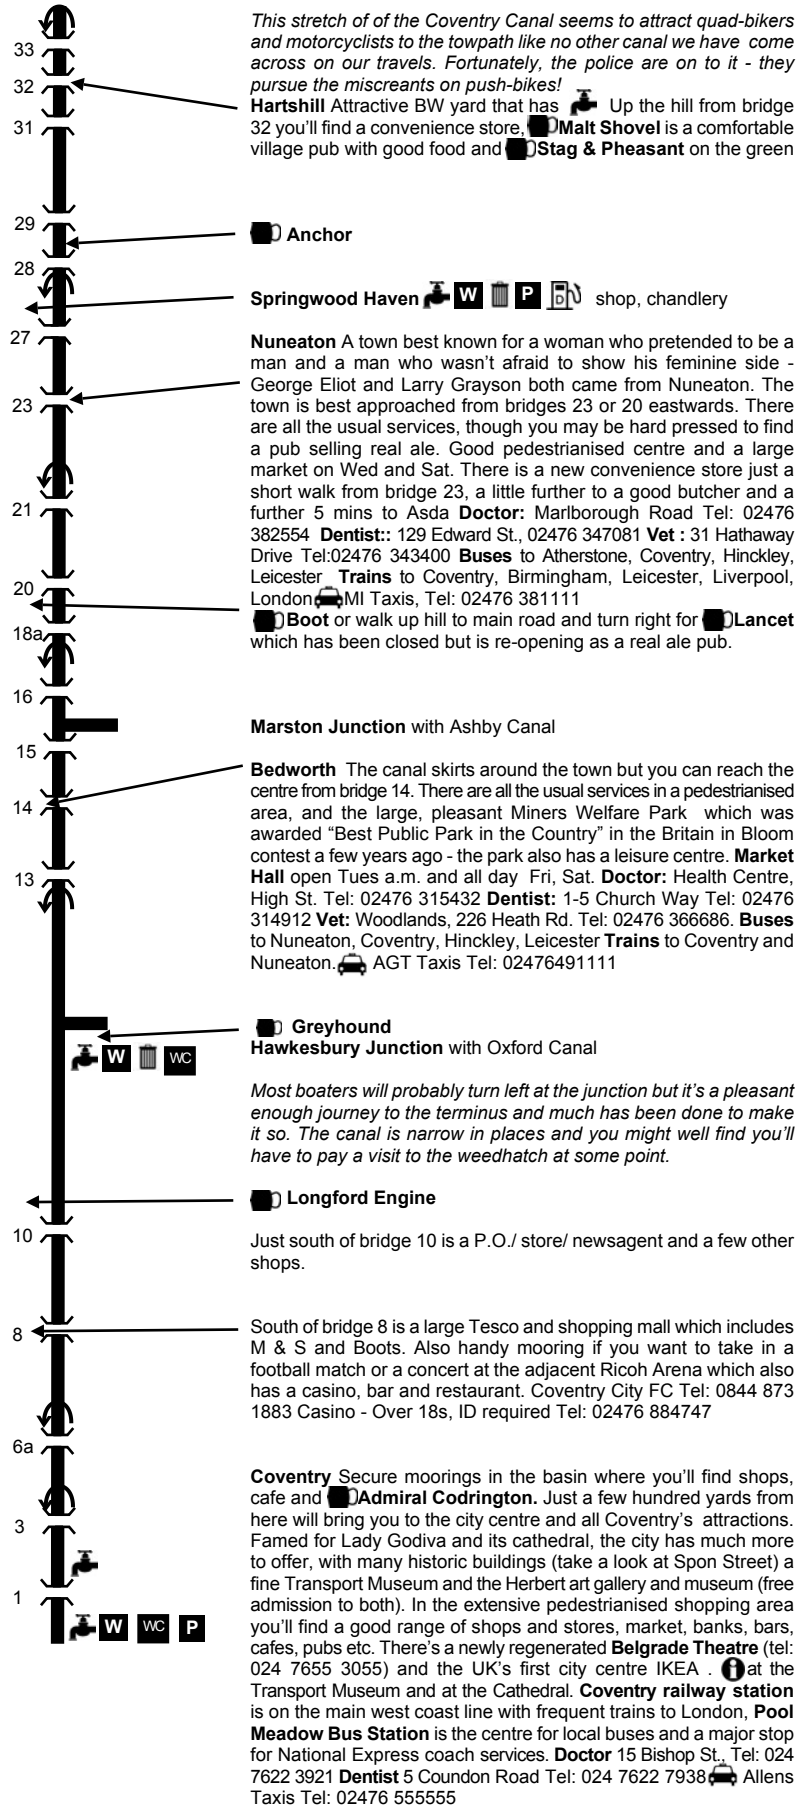

COVENTRY CANAL

Locations	Distance	Locks
Hartshill - Nuneaton	2.25	0
Nuneaton - Marston Junction	3	0
Marston Junction - Bedworth	1	0
Bedworth - Hawkesbury Junction	1.75	0
Hawkesbury Junction - Coventry Basin	5	0

Approximate distances shown in miles

NOTES

Not all locks and bridges are shown above, a gap in the line - indicates some distance between locations
Numbers, eg. - refer to advertisements in the first section of the guide.

- Lock Bridge Winding Hole Water Toilet Pump Out Waste/Elsan Showers
 Refuse Diesel Information Taxi Restaurant Pub *Pubs & Restaurants are canal-side if no other details are shown*

British Waterways 24 hour emergency freephone service: 0800 47 999 47

Medical Advice NHS Direct 0845 4647 A&E Depts: George Eliot Hospital, Nuneaton Tel: 02476 351351 University Hospital, Coventry Tel: 02476 964000

Minor Injuries (cuts, sprains, minor burns or broken bones) Walk-In Centre, Stoney Stanton Road, Coventry